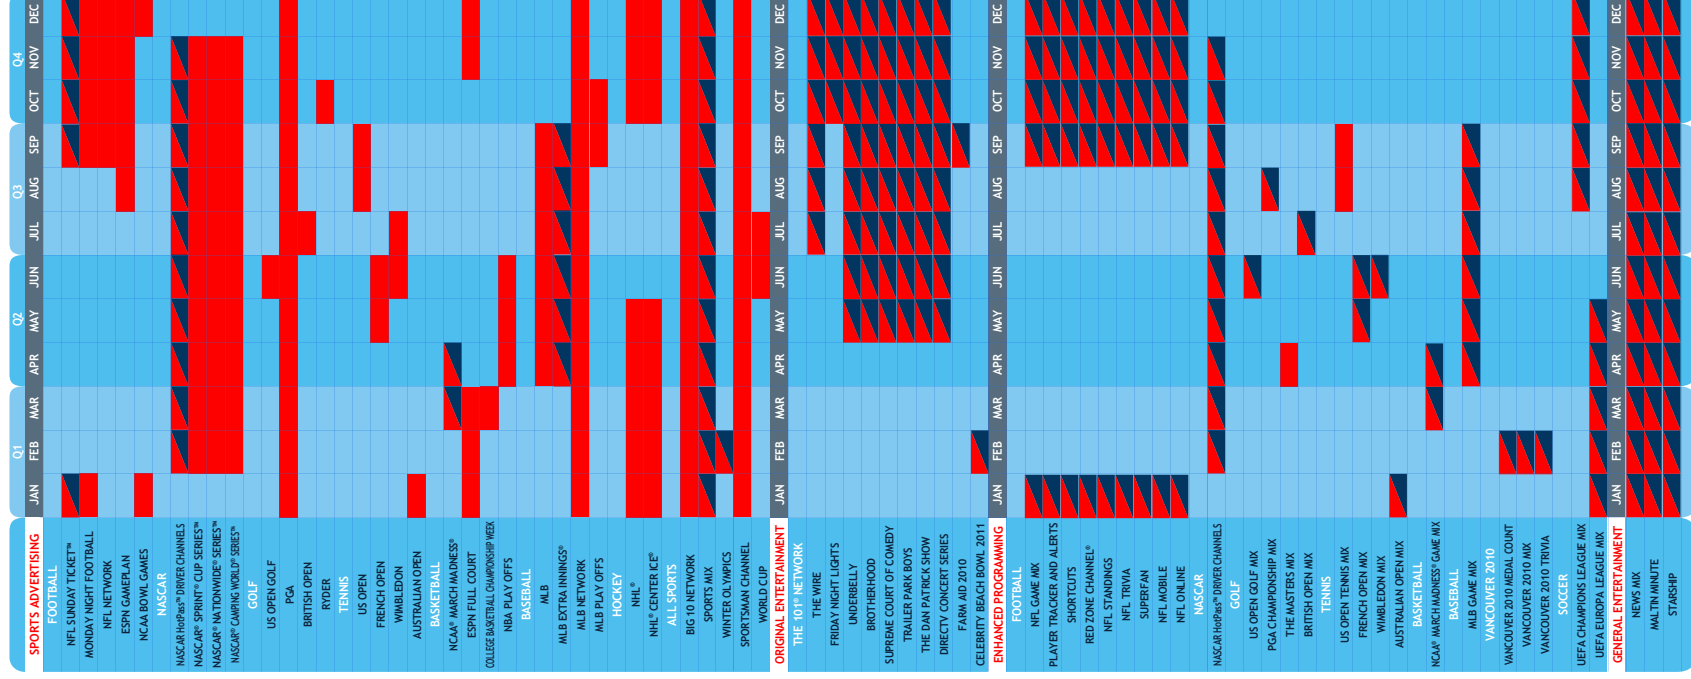

2010 SCHEDULE

Calendar of Annual Programming

■ In Season ■ Sponsorship Opportunity ■ In Season and Sponsorship Opportunity

Schedule subject to change.